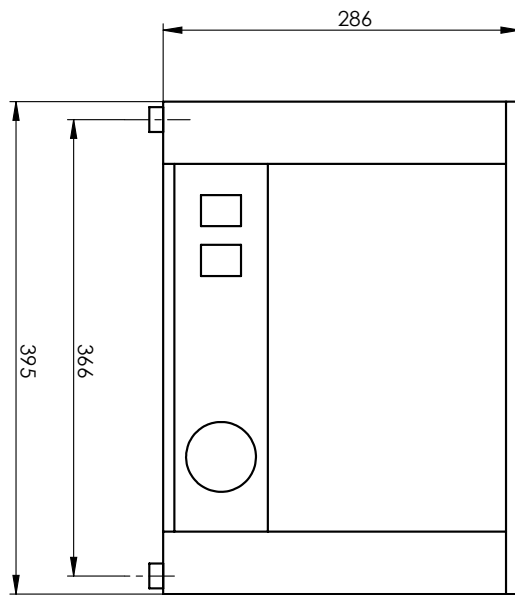

SAP Code	00000056	Power electric [kW]	1.500
Net Width [mm]	395	Loading	230 V / 1N - 50 Hz
Net Depth [mm]	624	Number of GN / EN	1
Net Height [mm]	299	GN / EN size in device	GN 1/1
Net Weight [kg]	12.78	GN device depth	200

Technical data sheet

Technical drawing

Bain marie electric GN 1/1 - 200 counter top

Model

SAP Code

0000056

BM-1120

Technical data sheet

4. Net Height [mm]:

299

5. Net Weight [kg]:

12.78

6. Gross Width [mm]:

330

7. Gross depth [mm]:

700

8. Gross Height [mm]:

440

9. Gross Weight [kg]:

14.28

10. Device type:

Electric unit

11. Construction type of device:

Table top